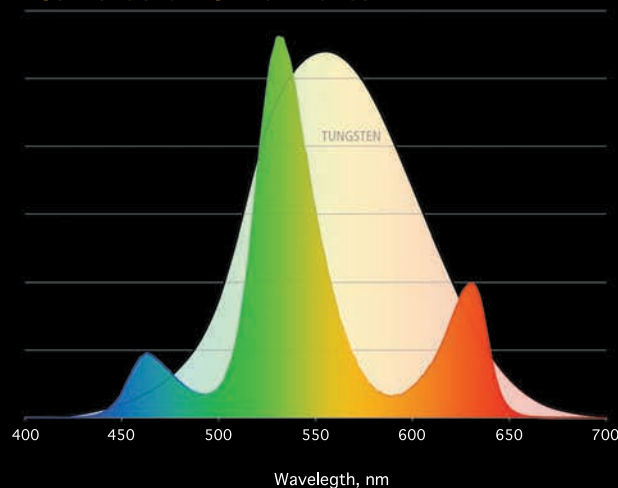

Conventional RGB Luminaires