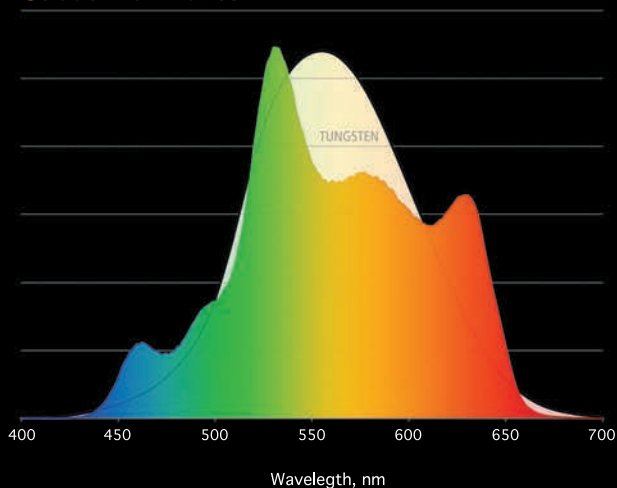

the x7 Color System^{TM}

セラドール・シリーズは、一つの光体の上に7色のLEDを精密且つ均等に配置した今までにないシステム”The x7 Color System”によって誕生したLED照明器具です。そのテクノロジーは“より多くのカラーをより効率良く発光させるためにLEDを混ぜ合わせる”という理念の基に開発され、従来のRGB LED器具と比べてカラーと白色光のスペクトルをより広範囲までプロデュースします。

Selador Luminaires