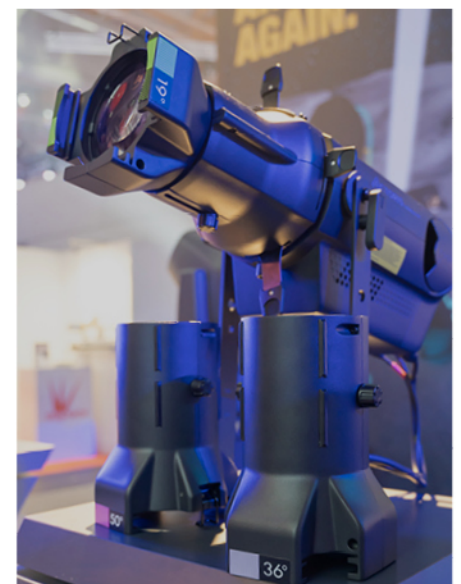

# ACTORIS PROFILE FC

**6-COLOR ELLIPSOIDAL WITH STATE-OF-THE-ART PROPRIETARY SOFTWARE FOR AN OUTSTANDING ARRAY OF FUNCTIONS AND EXCEPTIONAL PERFORMANCE**

- **Light Source:**

6-color (RGBAL+Royal Blue) LED engine

- **Calibration:**

In field calibration with CloudIO

- **High Precision Dimming:**

24-bit ultra-smooth dimming, with different dimming curves available

- **CloudIO Ready:**

Fully compatible with CloudIO

ADB's **Actoris Profile FC** is a 6-color ellipsoidal with advanced features, incorporating state-of-the-art software which gives it top-notch performance, especially in terms of colour control. It was designed to be user friendly, and it combines features that allow it to be used in manual mode or be controlled from a lighting desk in TV studios and theatres.

The Actoris Profile FC is a practical, smart, modular tool: you can select the optical unit you prefer to match the light fixture: you can choose from a **15°-30° zoom, a 25°-50° zoom, and seven fixed lenses (5°, 10°, 14°, 19°, 26°, 36° and 50°)**. The system is also compatible with **other optical units**. Similarly, a whole range of beam-enriching accessories can be fitted, including a gobo holder, a frost filter holder, and an iris.

The Actoris Profile FC is an advanced system, which combines a robust construction with top-class optical and lighting features and adds advanced software that provides functions which were hitherto not possible on fixtures of this type. It is perfect in the- atres, television studios, auditoriums, concert halls and conference rooms.