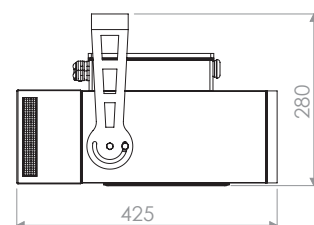

GOBOLED 80 D | outdoor use

TECHNICAL SPECIFICATIONS

1 high brightness 80W power LED unit
Manual adjustment of focus and linear zoom (19°-35°)
Linear 0-100% dimmer function
Strobe function (25 FPS max)
Electronic blackout
One rotating gobo slot hosts either metal or glass gobos (ø ext. 53.3 - ø int. 40 mm)
One dichroic filter can also be used in combination with a metal gobo
DMX, automatic and Master-Slave mode
Power supply:
100-240V / 50-60Hz
Power consumption: 100W max
Electrical class: I
Meets CE safety standards
Aluminium body with an adjustable mounting yoke
Projector: IP65
Cooling system: IP55
Operating temperature: -20°C to 40°C (-4°F to 104°F)
8.7 Kg

SPECIFICHE TECNICHE

Proiettore con 1 LED di potenza da 80W
Regolazione manuale della messa a fuoco e dello zoom lineare (19°-35°)
Dimmer elettronico lineare 0-100%
Effetto strobo a velocità max 25 fps
Blackout elettronico
Alloggiamento per un gobo rotante in metallo o in vetro (ø est. 53,3 - ø int. 40 mm)
Consente l'utilizzo di un filtro dichroico in combinazione con un gobo metallico
Funzionamento in automatico, modalità Master-Slave e controllo remoto DMX
Alimentazione:
100-240V / 50-60Hz
Consumo: 100W max
Classe elettrica: I
Rispetta le norme CE
Corpo in alluminio con staffa di montaggio regolabile
Proiettore: IP65
Sistema di raffreddamento: IP55
Temperatura di utilizzo: da -20°C a 40°C
8,7 Kg

ACCESSORIES / ACCESSORI

CODES / CODICI

AL2502 GOBOLED 80 D

IP65 / CE

PHOTOMETRIC DETAILS
AVAILABLE ON OUR WEBSITE
DATI FOTOMETRICI DISPONIBILI
SUL NOSTRO SITO