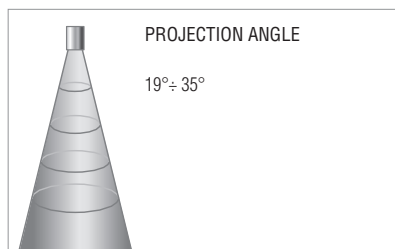

SPECIFICHE TECNICHE

Proiettore con 1 LED di potenza da 80W
Regolazione manuale della messa a fuoco e dello zoom lineare (19°-35°)
Dimmer elettronico lineare 0-100%
Effetto strobo a velocità max 25 fps
Blackout elettronico
Alloggiamento per un gobo rotante in metallo o in vetro (ø est. 53,3 - ø int. 40 mm)
Consente l'utilizzo di un filtro dichroico in combinazione con un gobo metallico
Funzionamento in automatico, modalità Master-Slave e controllo remoto DMX
Alimentazione:
100-240V / 50-60Hz
Consumo: 100W max
Classe elettrica: I
Rispetta le norme CE
Corpo in alluminio con staffa di montaggio regolabile
Proiettore: IP65
Sistema di raffreddamento: IP55
Temperatura di utilizzo: da -20°C a 40°C
8,7 Kg

ACCESSORIES / ACCESSORI

CODES / CODICI

AL2502 GOBOLED 80 D

IP65 / CE

PHOTOMETRIC DETAILS
AVAILABLE ON OUR WEBSITE
DATI FOTOMETRICI DISPONIBILI
SUL NOSTRO SITO